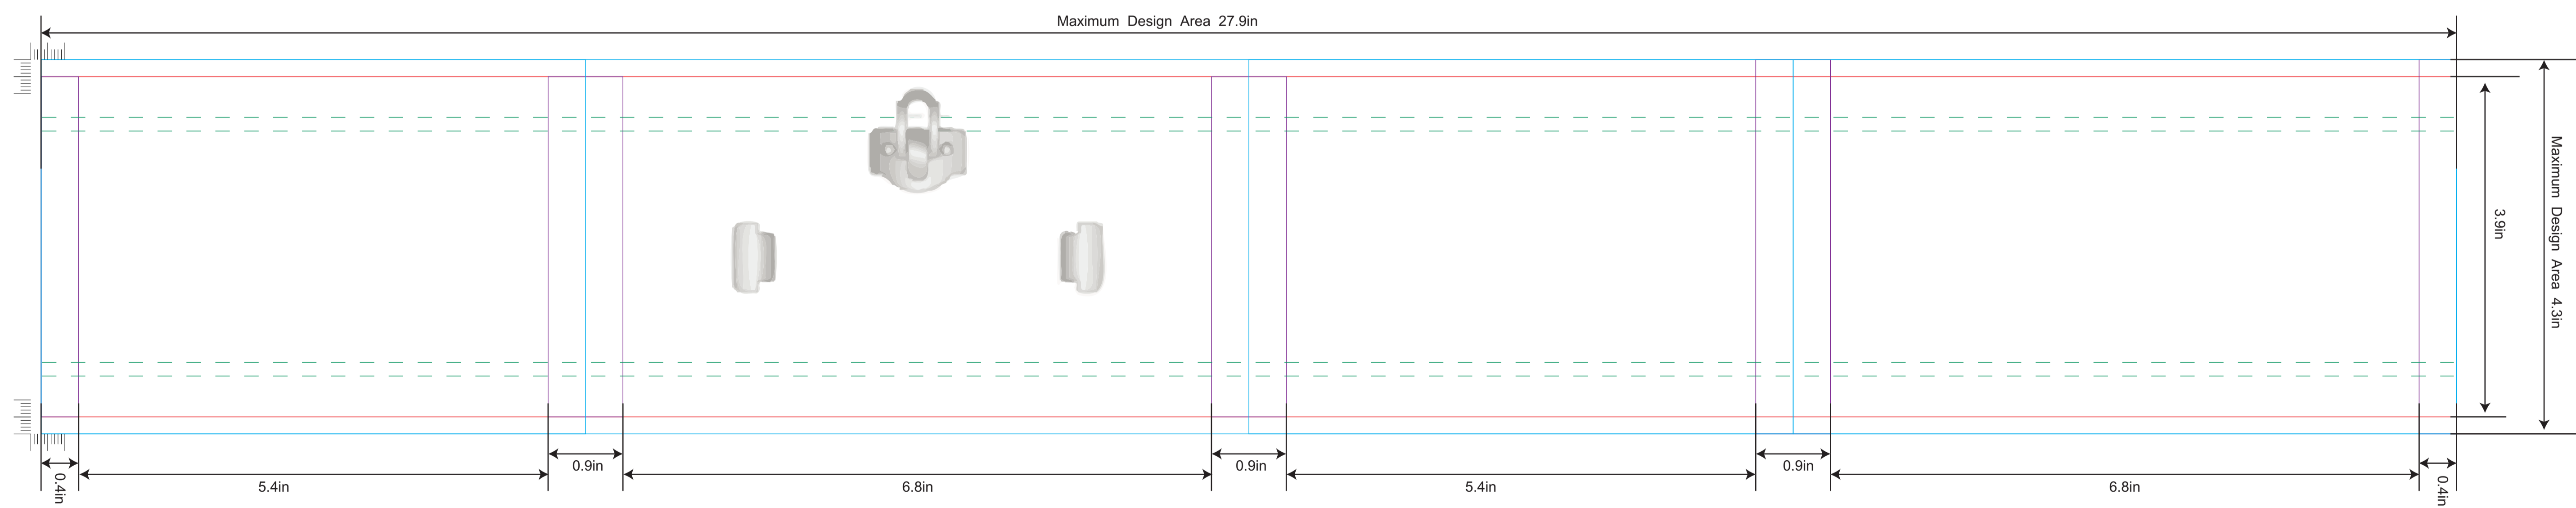

LID

BOTTOM

BODY

**BLEED LINE**  
ART MUST EXTEND TO THIS LINE

**CUT LINE**  
ART MUST EXTEND PAST THIS LINE  
TO AVOID BLANK, UNPRINTED EDGES

**SAFETY LINE**  
TEXT MUST STAY WITH THIS LINE TO  
AVOID BEING TRIMMED

**FOLD LINE**  
PRINT WILL FOLD AT DOTTED  
GREEN LINES