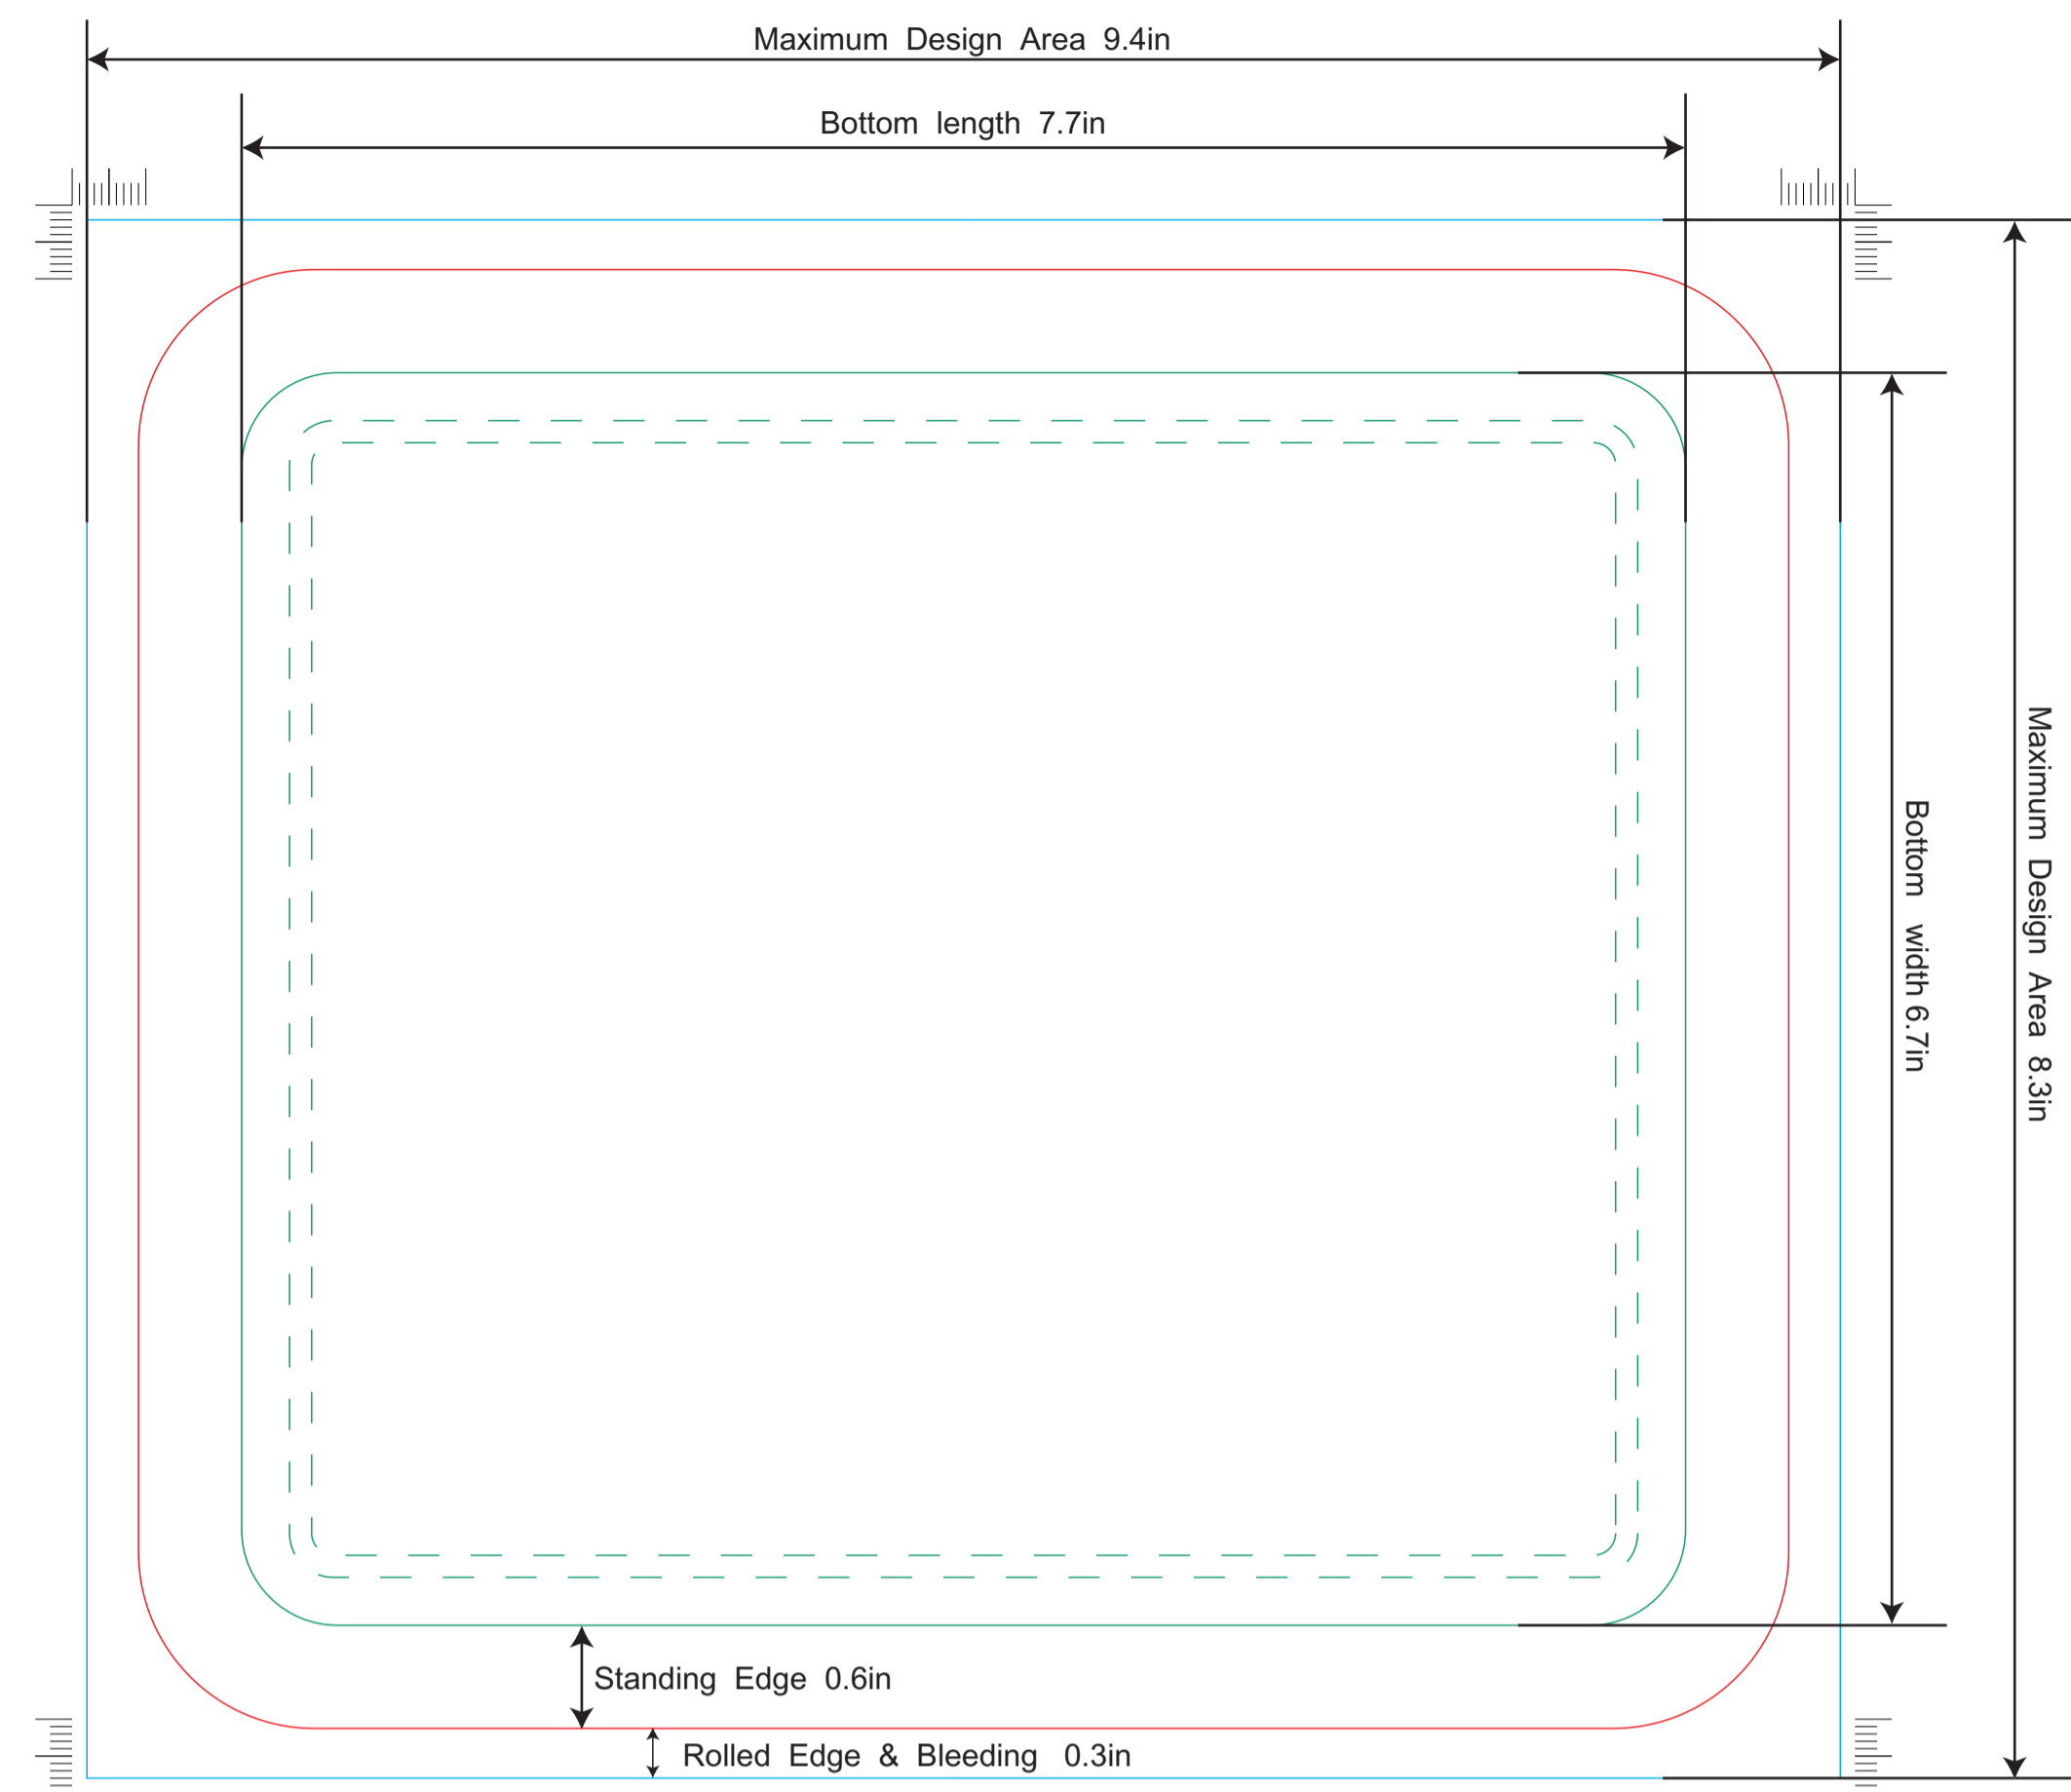

LID

BOTTOM

BODY

**BLEED LINE**  
ART MUST EXTEND TO THIS LINE

**CUT LINE**  
ART MUST EXTEND PAST THIS LINE  
TO AVOID BLANK, UNPRINTED EDGES

**SAFETY LINE**  
TEXT MUST STAY WITH THIS LINE TO  
AVOID BEING TRIMMED

**FOLD LINE**  
PRINT WILL FOLD AT DOTTED  
GREEN LINES